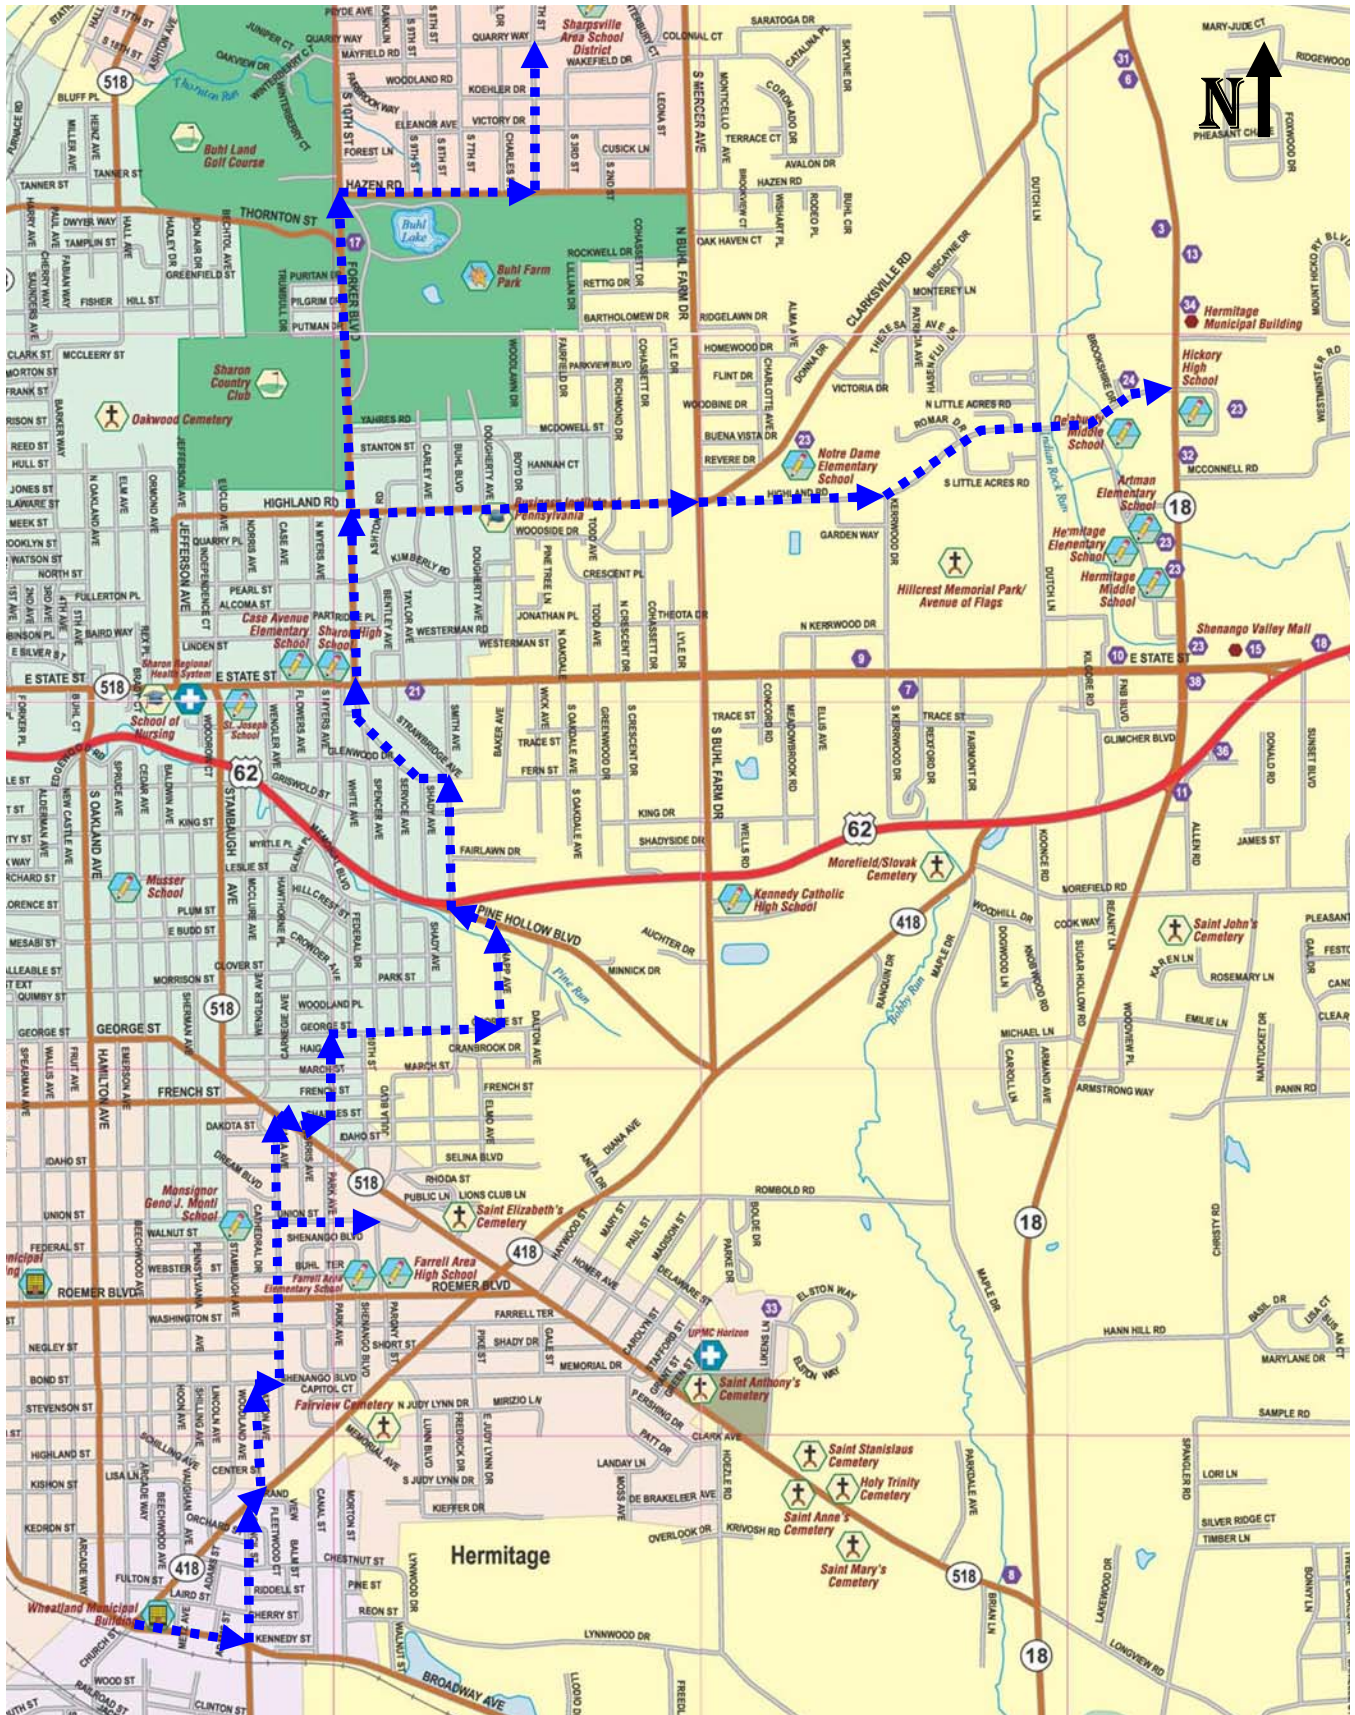

Shenango Valley Bikeway

City of Farrell, City of Hermitage, City of Sharon, Sharpsville Borough & Wheatland Borough

(Beginning in Wheatland Borough) Broadway Ave. - Council Ave. - Mercer Ave. - Patton Ave. - Bond St. - Indiana Ave. - Sharon New Castle Rd. - Crowder Ave. - George St. - Knapp Ave. - Pine Hollow Blvd. - Smith Ave. - Glenwood Dr. - Service Ave. - Folker Blvd. - Buhl Park - Hazen Rd. - 4th St. (Ending in Sharpsville Borough)