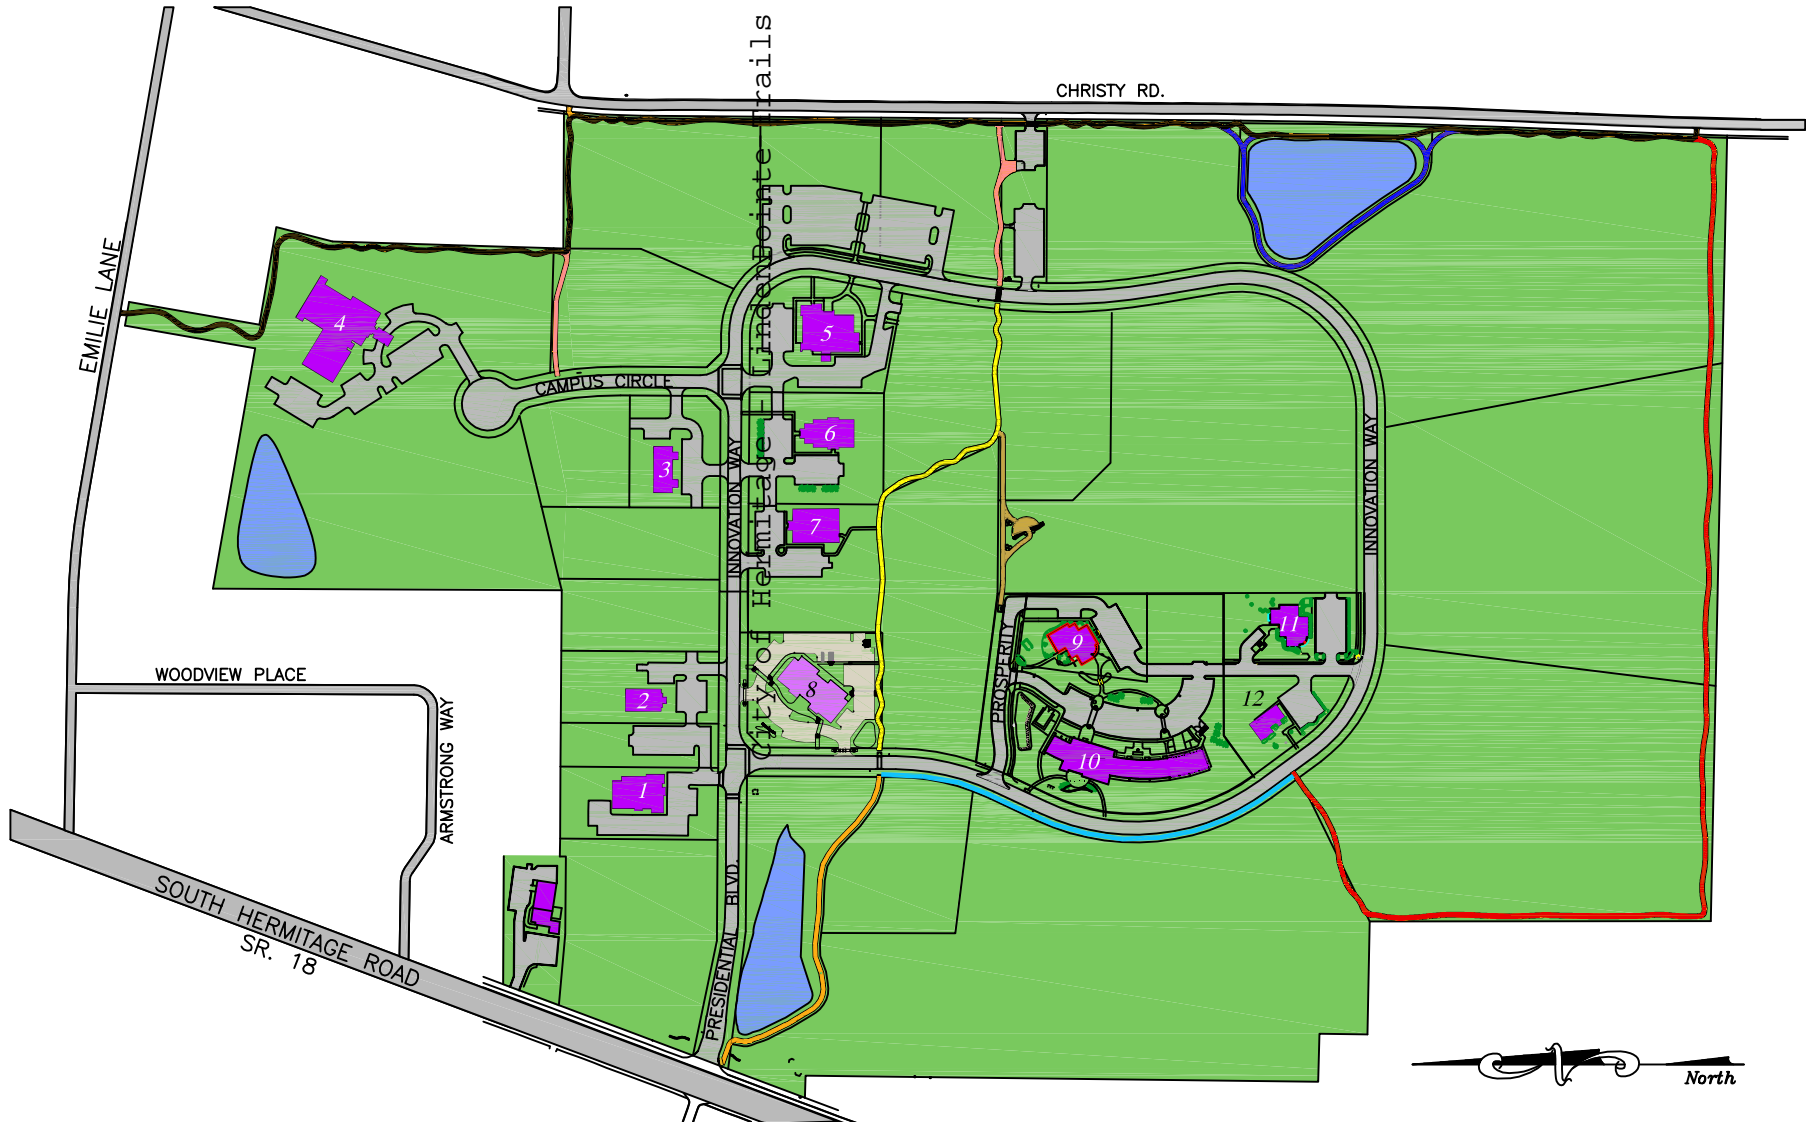

City of Hermitage - LindenPointe Trails

BUILDINGS			TRAILS		
1 REGIONAL CARDIOLOGY	5 BUTLER COMMUNITY COLLEGE	9 TRAINING & WORKFORCE	 0.7 mi	 0.16 mi	 0.07 mi
2 DR. CLEMENZA	6 DR. CANO	10 TECH CTR	 0.5 mi	 0.14 mi	 0.06 mi EA.
3 LEGACY FINANCIAL	7 DR. DUFFY	11 SRHS DATA CENTER	 0.15 mi	 0.2 mi	
4 HERMITAGE ORTHOPEDIC	8 PROPOSED HUDSON POINTE	12 I.R.T.			

City of Hermitage - Rodney White Olympic Park Trails

City of Hermitage - Whispering Pines Park Trails