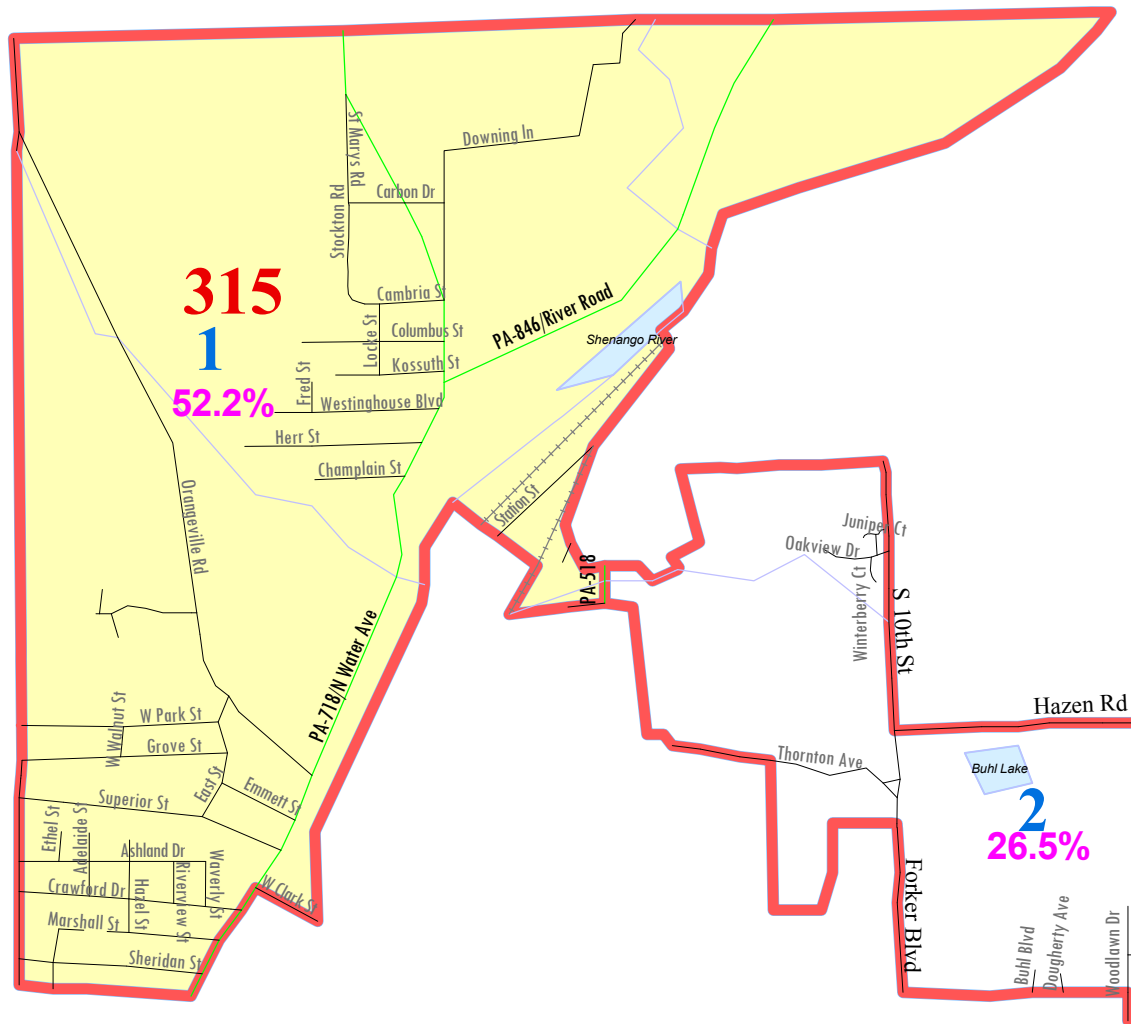

Hermitage, Mercer County, PA

2000 Census Blockgroups

CDBG Eligible Areas

Tract 315, Blockgroup 1

Tract 311, Blockgroup 2

Blockgroup Parts by Low/Moderate Income Percentage

* Following % indicates a split Blockgroup with 2 or more non-contiguous parts.