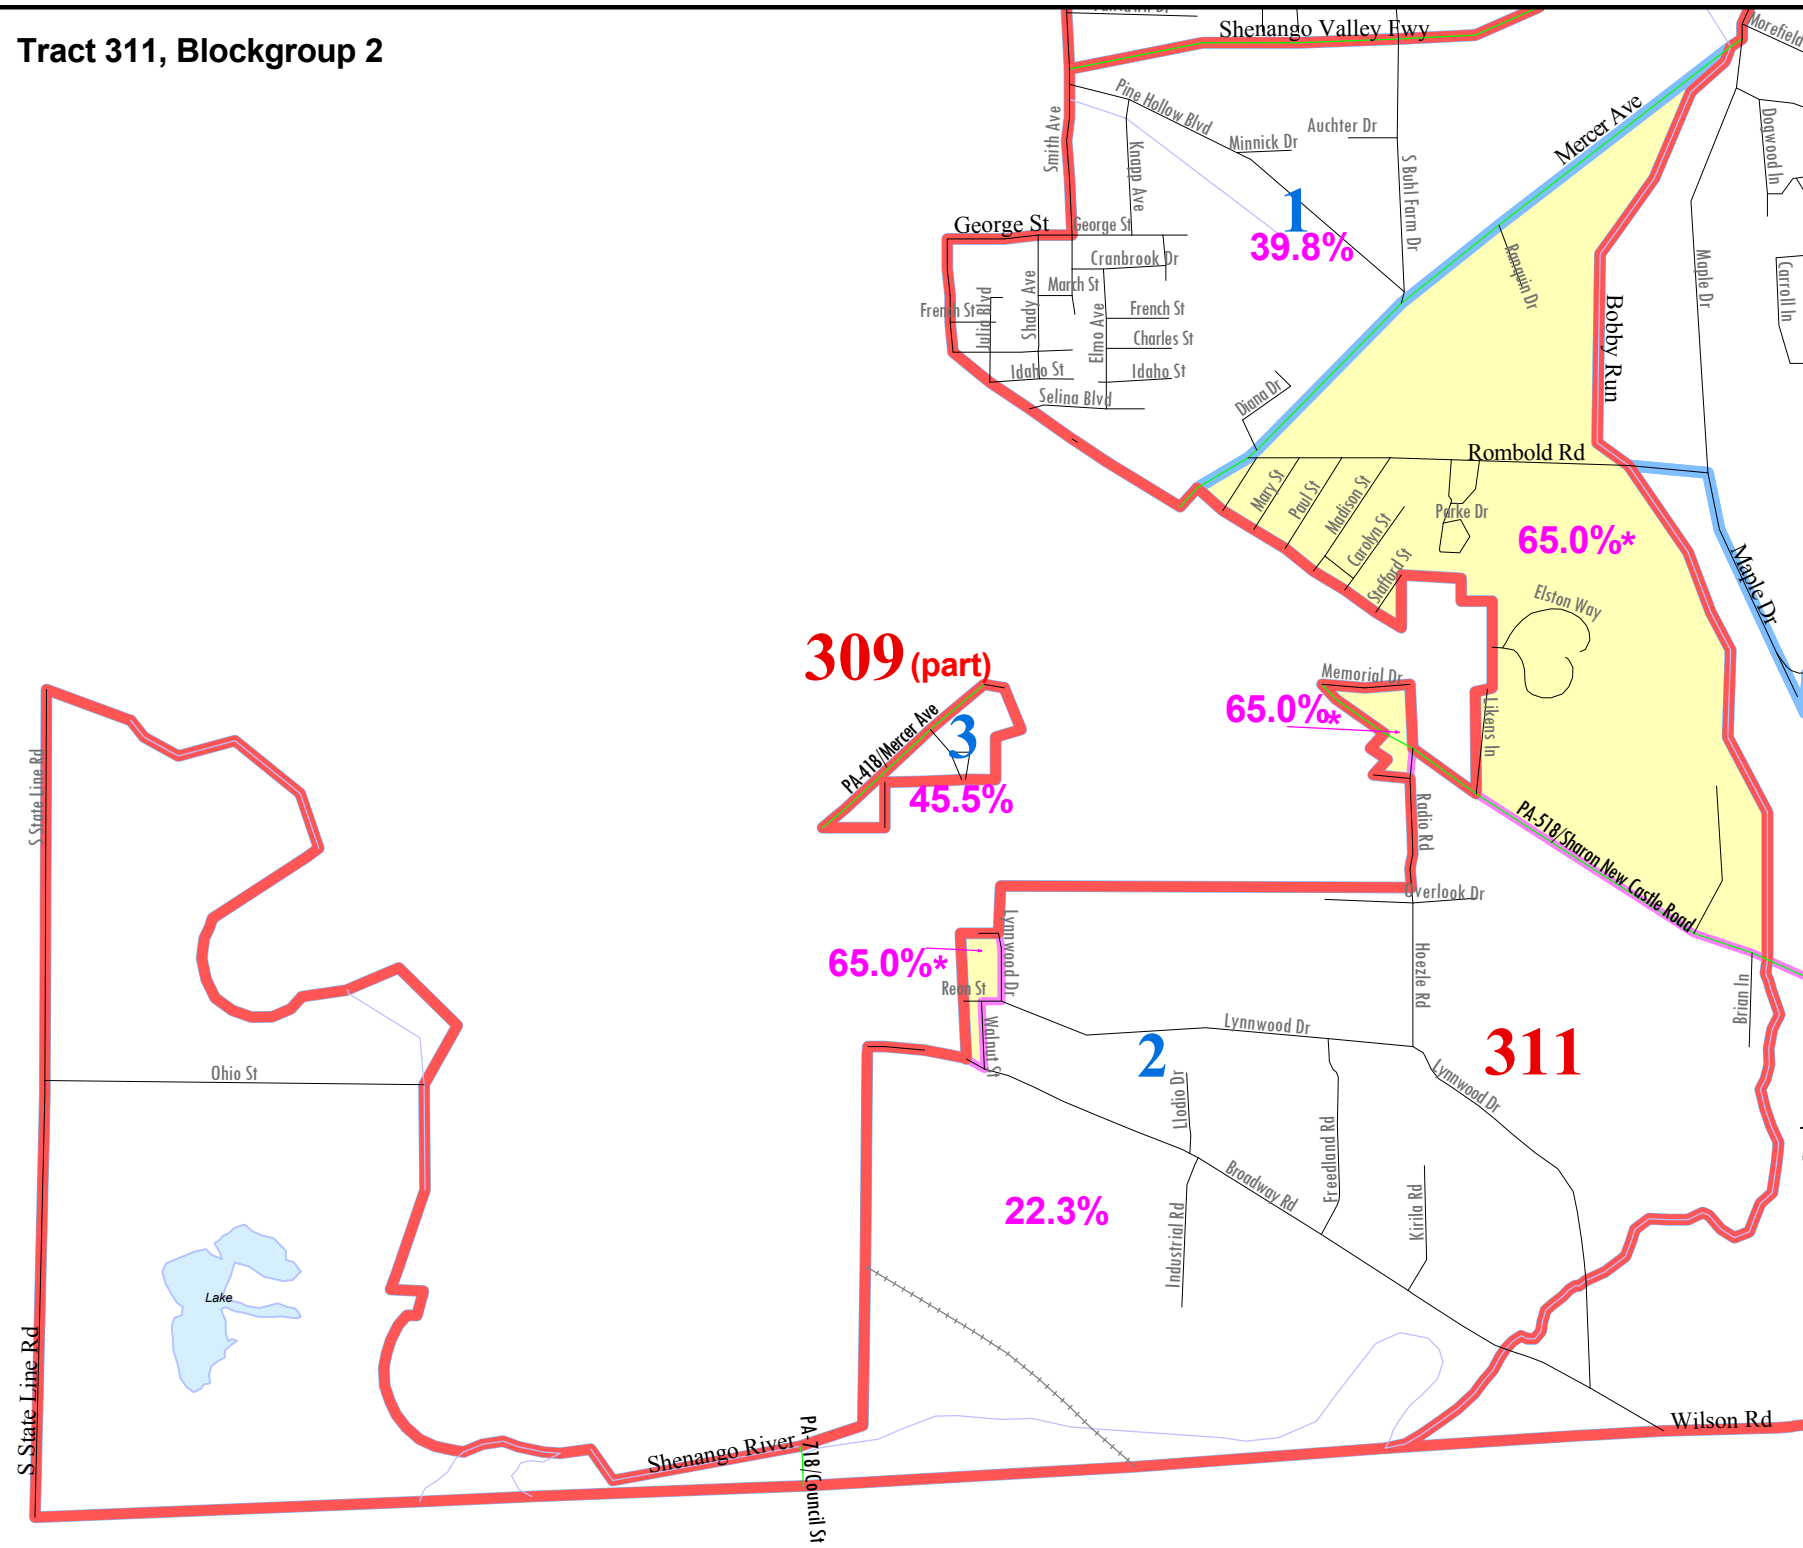

Hermitage, Mercer County, PA

2000 Census Blockgroups

CDBG Eligible Areas

Tract 315, Blockgroup 1

Tract 311, Blockgroup 2

Blockgroup Parts by Low/Moderate Income Percentage

* Following % indicates a split Blockgroup with 2 or more non-contiguous parts.